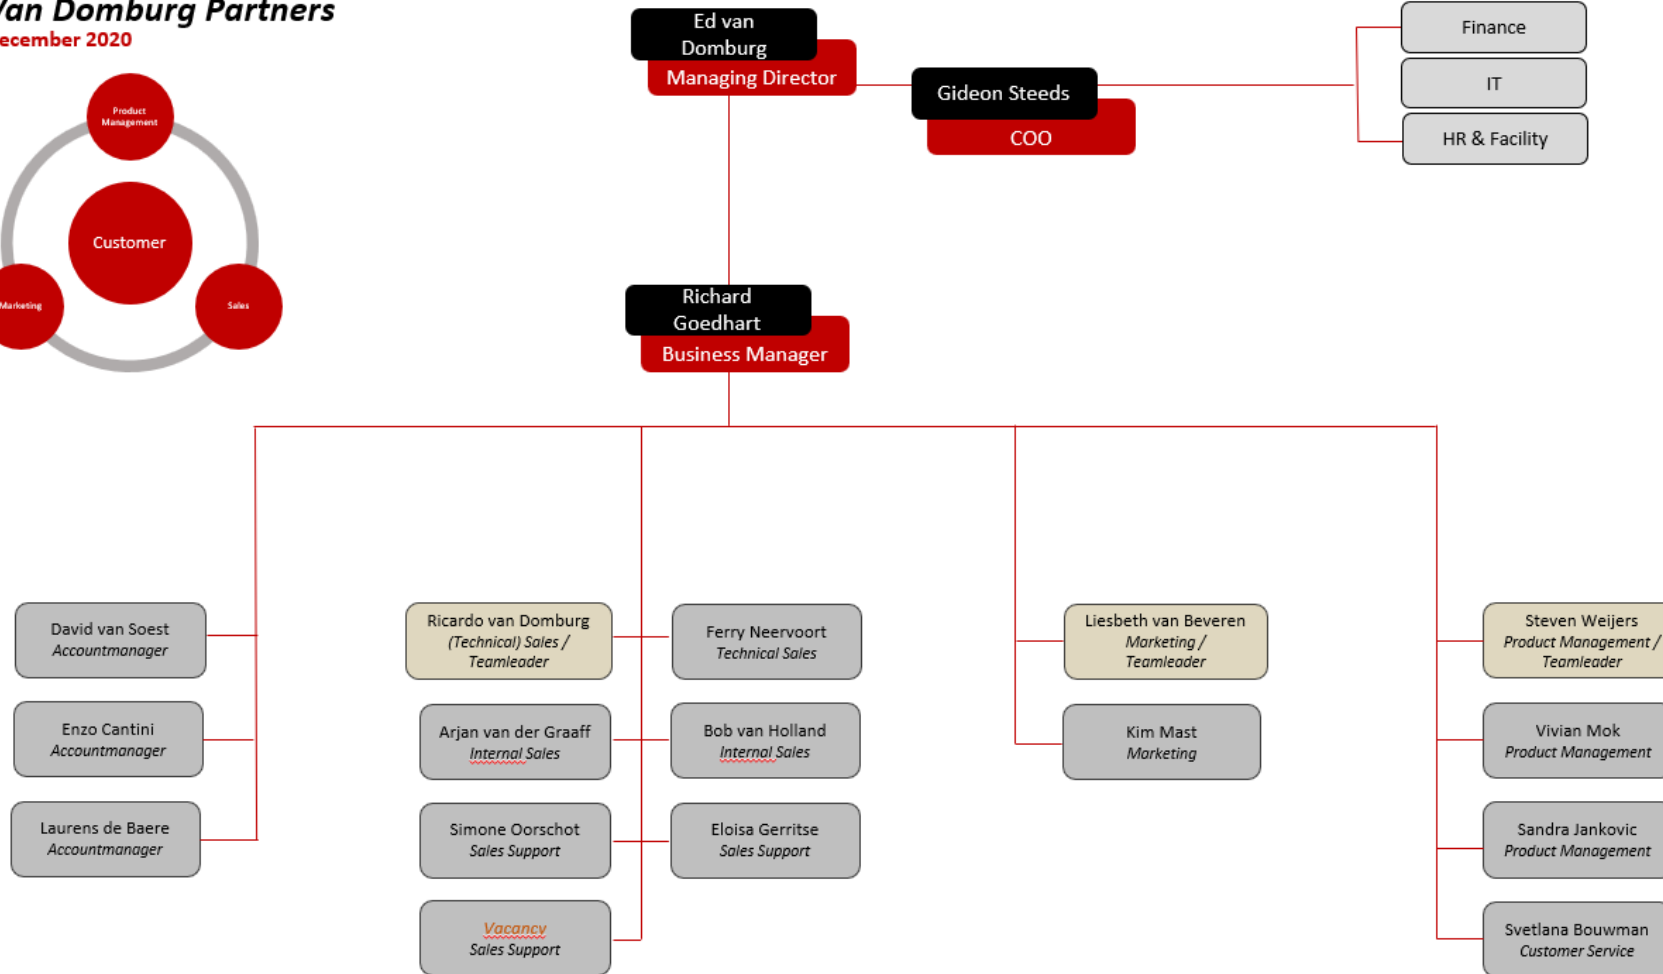

4

PROJECT PORTFOLIO

5

SOLUTIONS

6

VENDOR PORTFOLIO

The image features a large black arrow pointing to the right, set against a white background. To the right of the arrow, the text '01' is displayed in a large, bold, black font. Below '01', the words 'MIDWICH GROUP' are written in a smaller, bold, black font. The right side of the image is dominated by a red globe with a grid of latitude and longitude lines. The globe is surrounded by a pattern of binary code (0s and 1s) in a lighter red color, creating a digital or technological theme.

Van Domburg Partners is a specialist audiovisual distributor for the Benelux region, founded in 2005.

VAN DOMBURG TRANSPORT

35 FTE | OWN FLEET OF 18 TRUCKS & VANS

VAN DOMBURG PARTNERS TEAM

Van Domburg Partners
December 2020