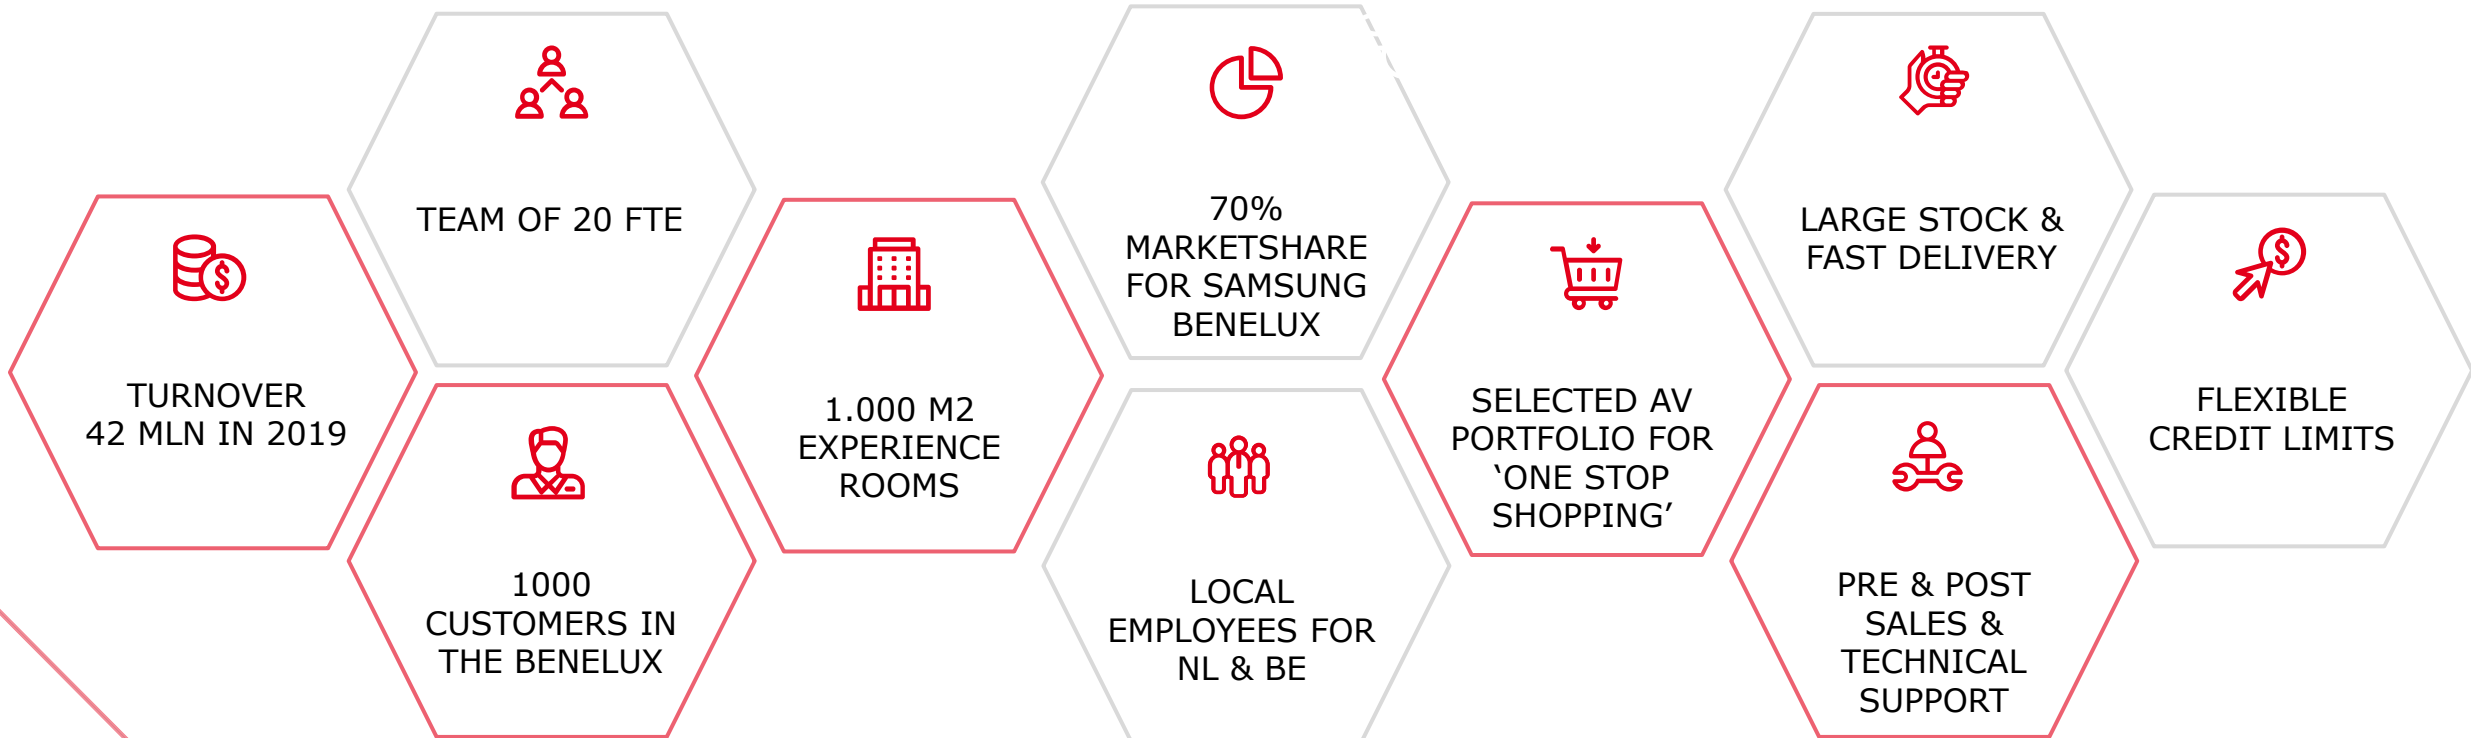

Van Domburg Partners is a specialist audiovisual distributor for the Benelux region, founded in 2005.

VAN DOMBURG TRANSPORT

35 FTE | OWN FLEET OF 18 TRUCKS & VANS

VAN DOMBURG PARTNERS TEAM

Van Domburg Partners
December 2020