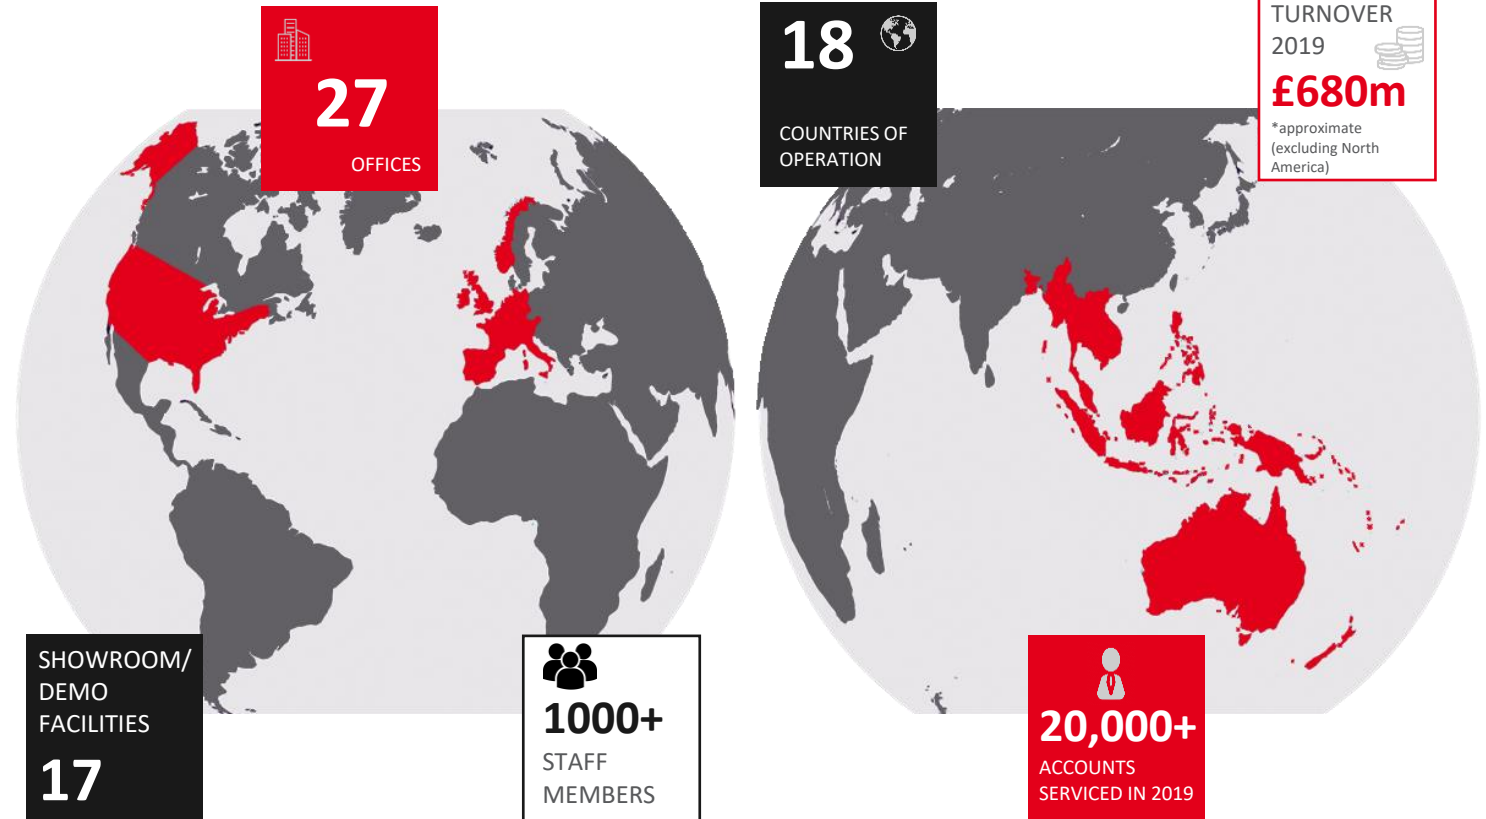

Midwich Group Plc

MIDWICH GROUP

International AV
Distribution Specialist